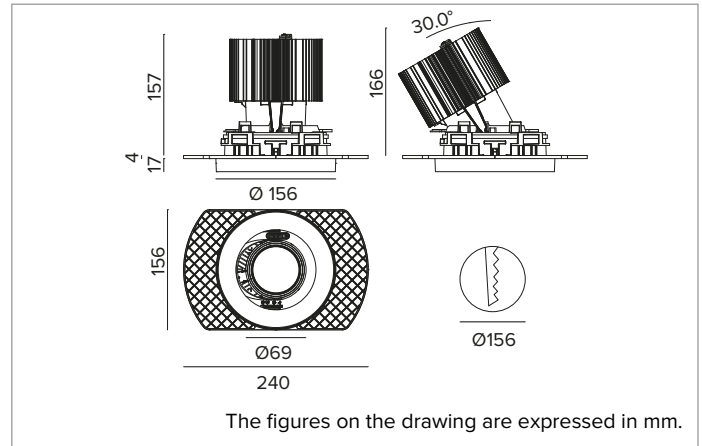

### Adjustable recessed LED projector in a trimless version

		4000K	H(m)	D(m)	Emax(lx)	
		Ra90		33°		
		Fixture Power	74W	1	0.60	15533
		Source Flux	8118lm	2	1.20	3883
		Fixture Flux	5889lm	3	1.80	1726
		Efficacy	80lm/W	4	2.40	971
TS1281	Imax=1913cd/klm	Imax	15533cd	5	3.00	621