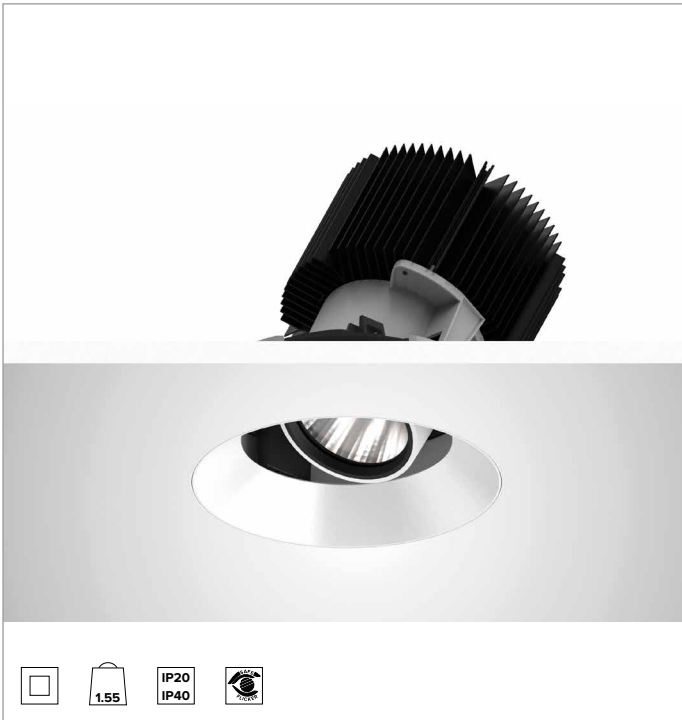

## 1T8605ELTR | CTEVO ARCHITECTURAL 160

### Adjustable recessed LED projector in a trimless version

		4000K	H(m)	D(m)	Emax(lx)	
		Ra90		33°		
		Fixture Power	74W	1	0.60	15533
		Source Flux	8118lm	2	1.20	3883
		Fixture Flux	5889lm	3	1.80	1726
		Efficacy	80lm/W	4	2.40	971
TS1281	Imax=1913cd/klm	Imax	15533cd	5	3.00	621

#### MECHANICAL CHARACTERISTICS

Die-cast white painted anodised aluminium body and dissipator. White colour cover. The optical unit can be adjusted up to 30° on the vertical plane with a mechanical beam locking system and a graduated scale, and 358° on the horizontal plane. Trimless version with a load-bearing element for installation and finishing in plasterboard.